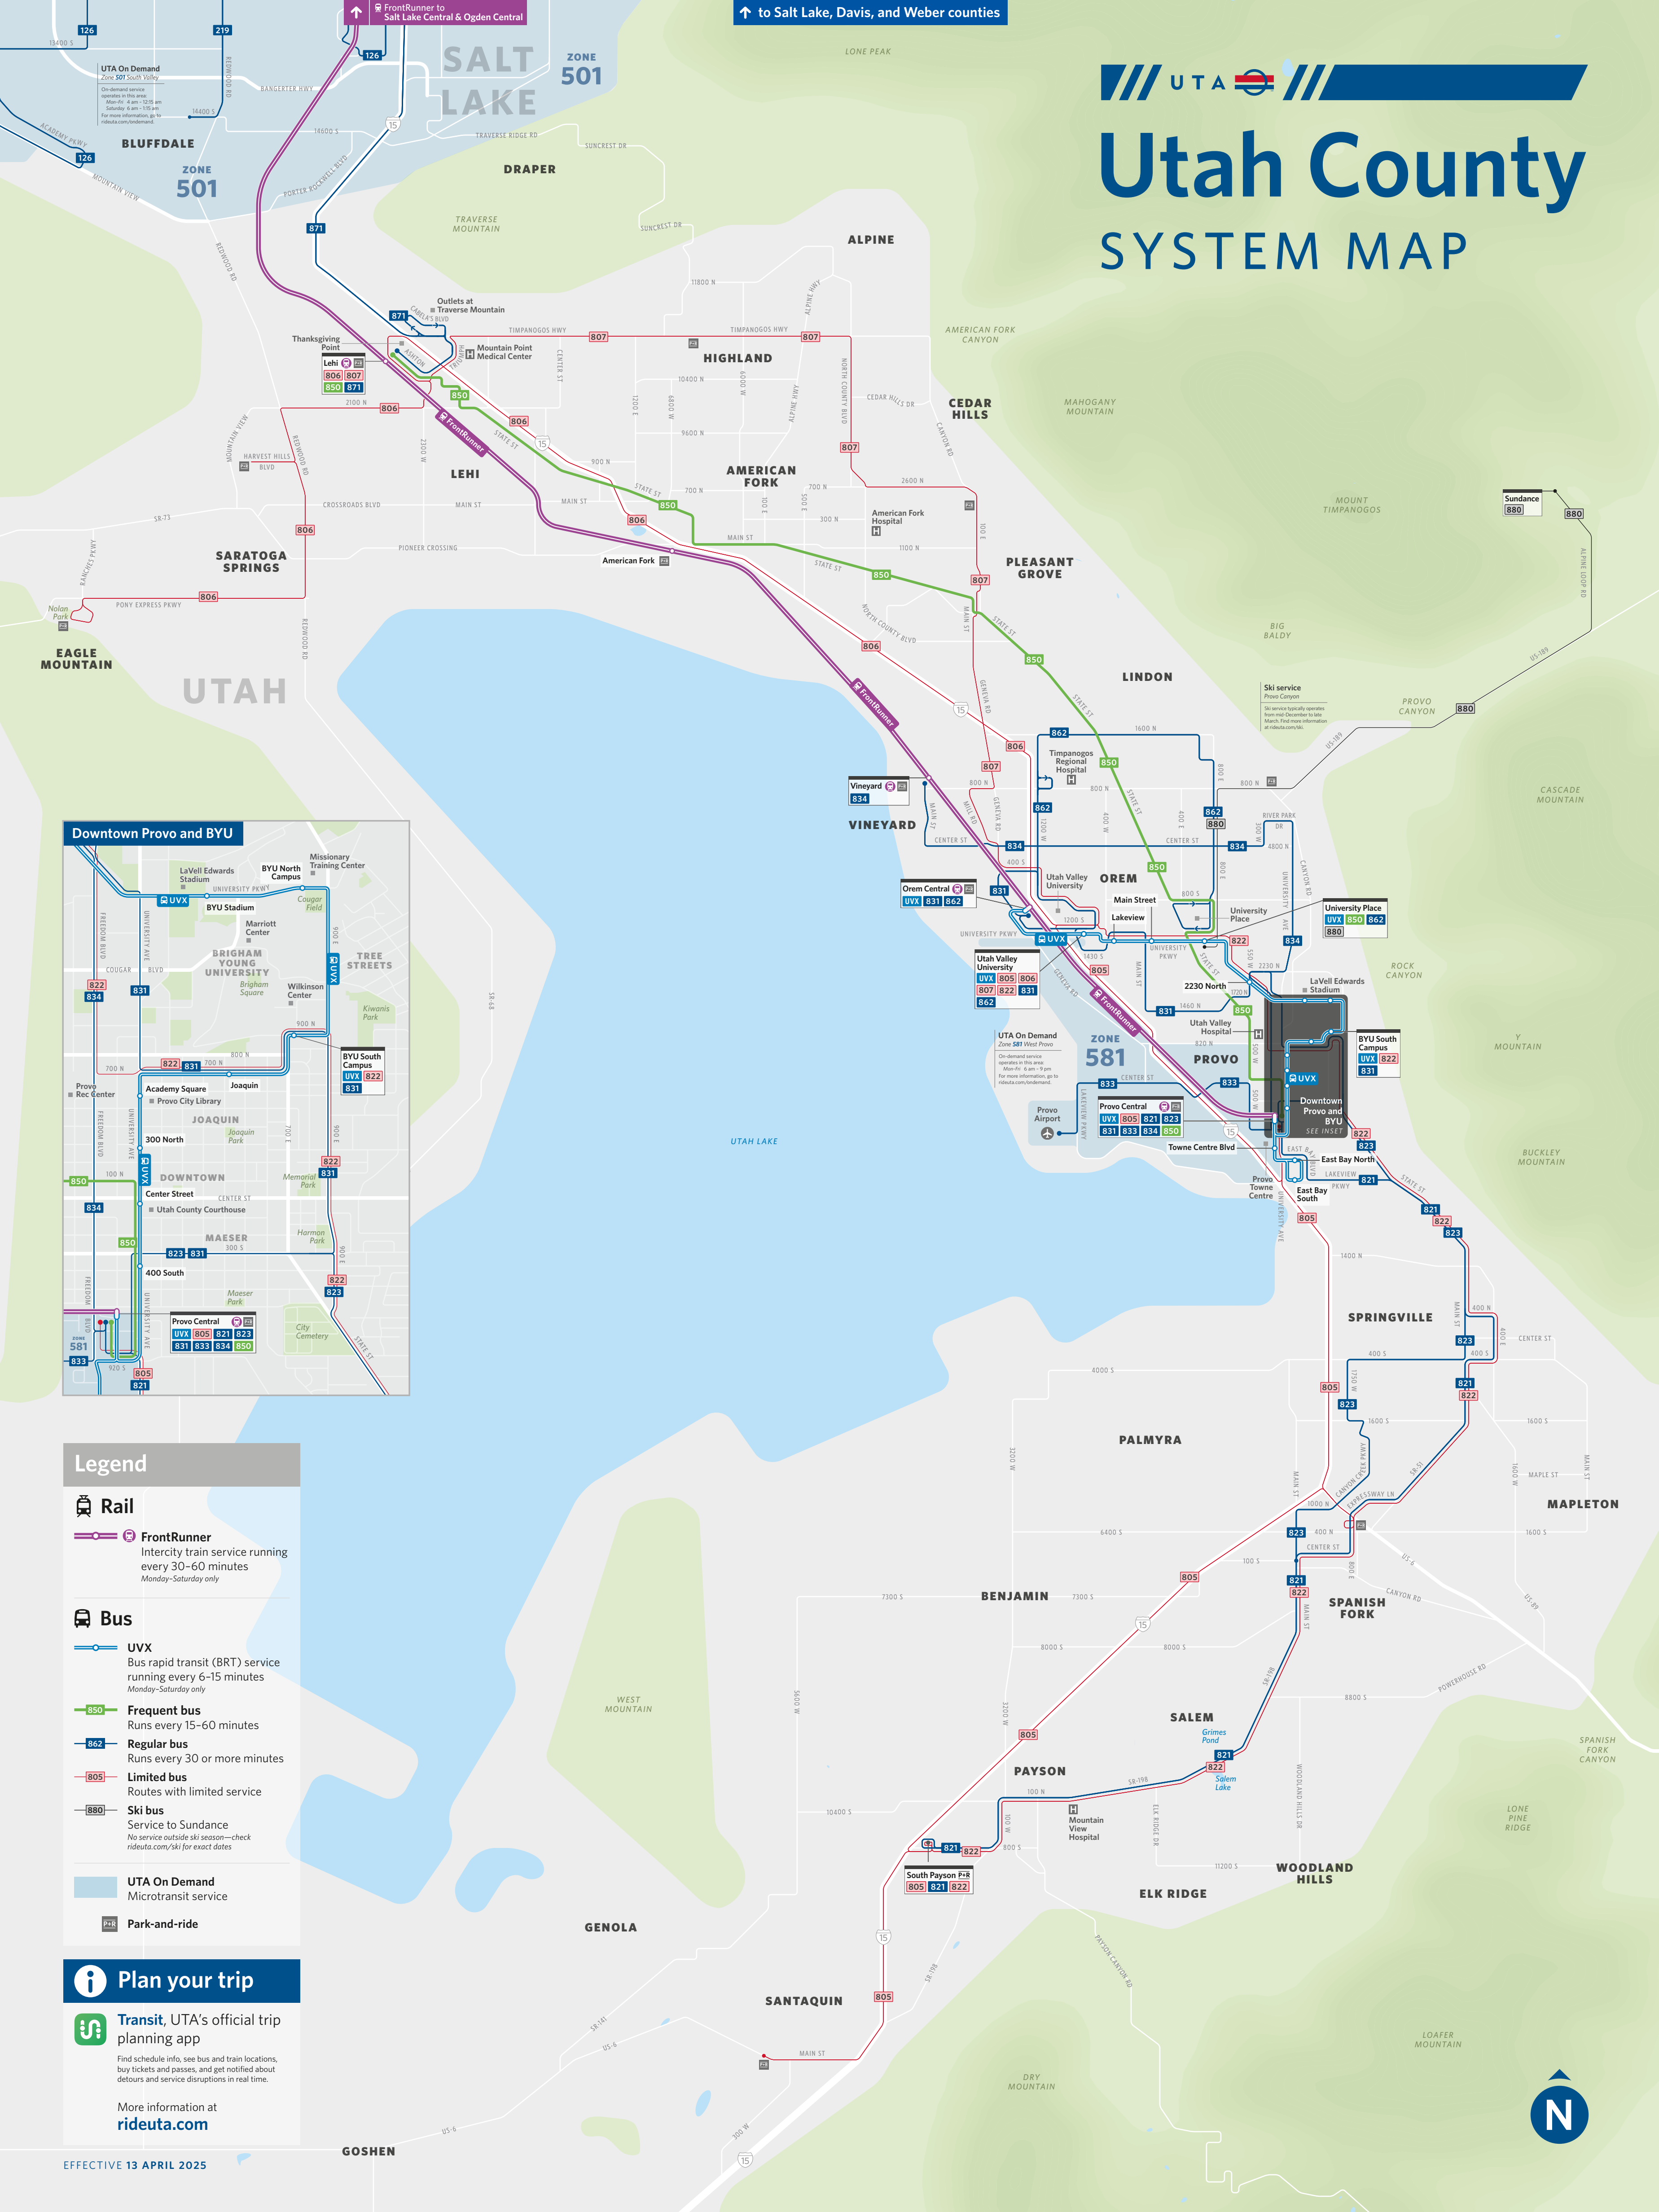

# Utah County SYSTEM MAP

## Legend

- Rail**
- FrontRunner**  
Intercity train service running every 30–60 minutes Monday–Saturday only
- Bus**
- UTX**  
Bus rapid transit (BRT) service running every 6–15 minutes Monday–Saturday only
- Frequent bus**  
Runs every 15–60 minutes
- Regular bus**  
Runs every 30 or more minutes
- Limited bus**  
Routes with limited service
- Ski bus**  
Service to Sundance  
No service outside ski season—check rideuta.com/ski for exact dates
- UTA On Demand**  
Microtransit service
- Park-and-ride**

## Plan your trip

**Transit**, UTA's official trip planning app

Find schedule info, see bus and train locations, buy tickets and passes, and get notified about detours and service disruptions in real time.