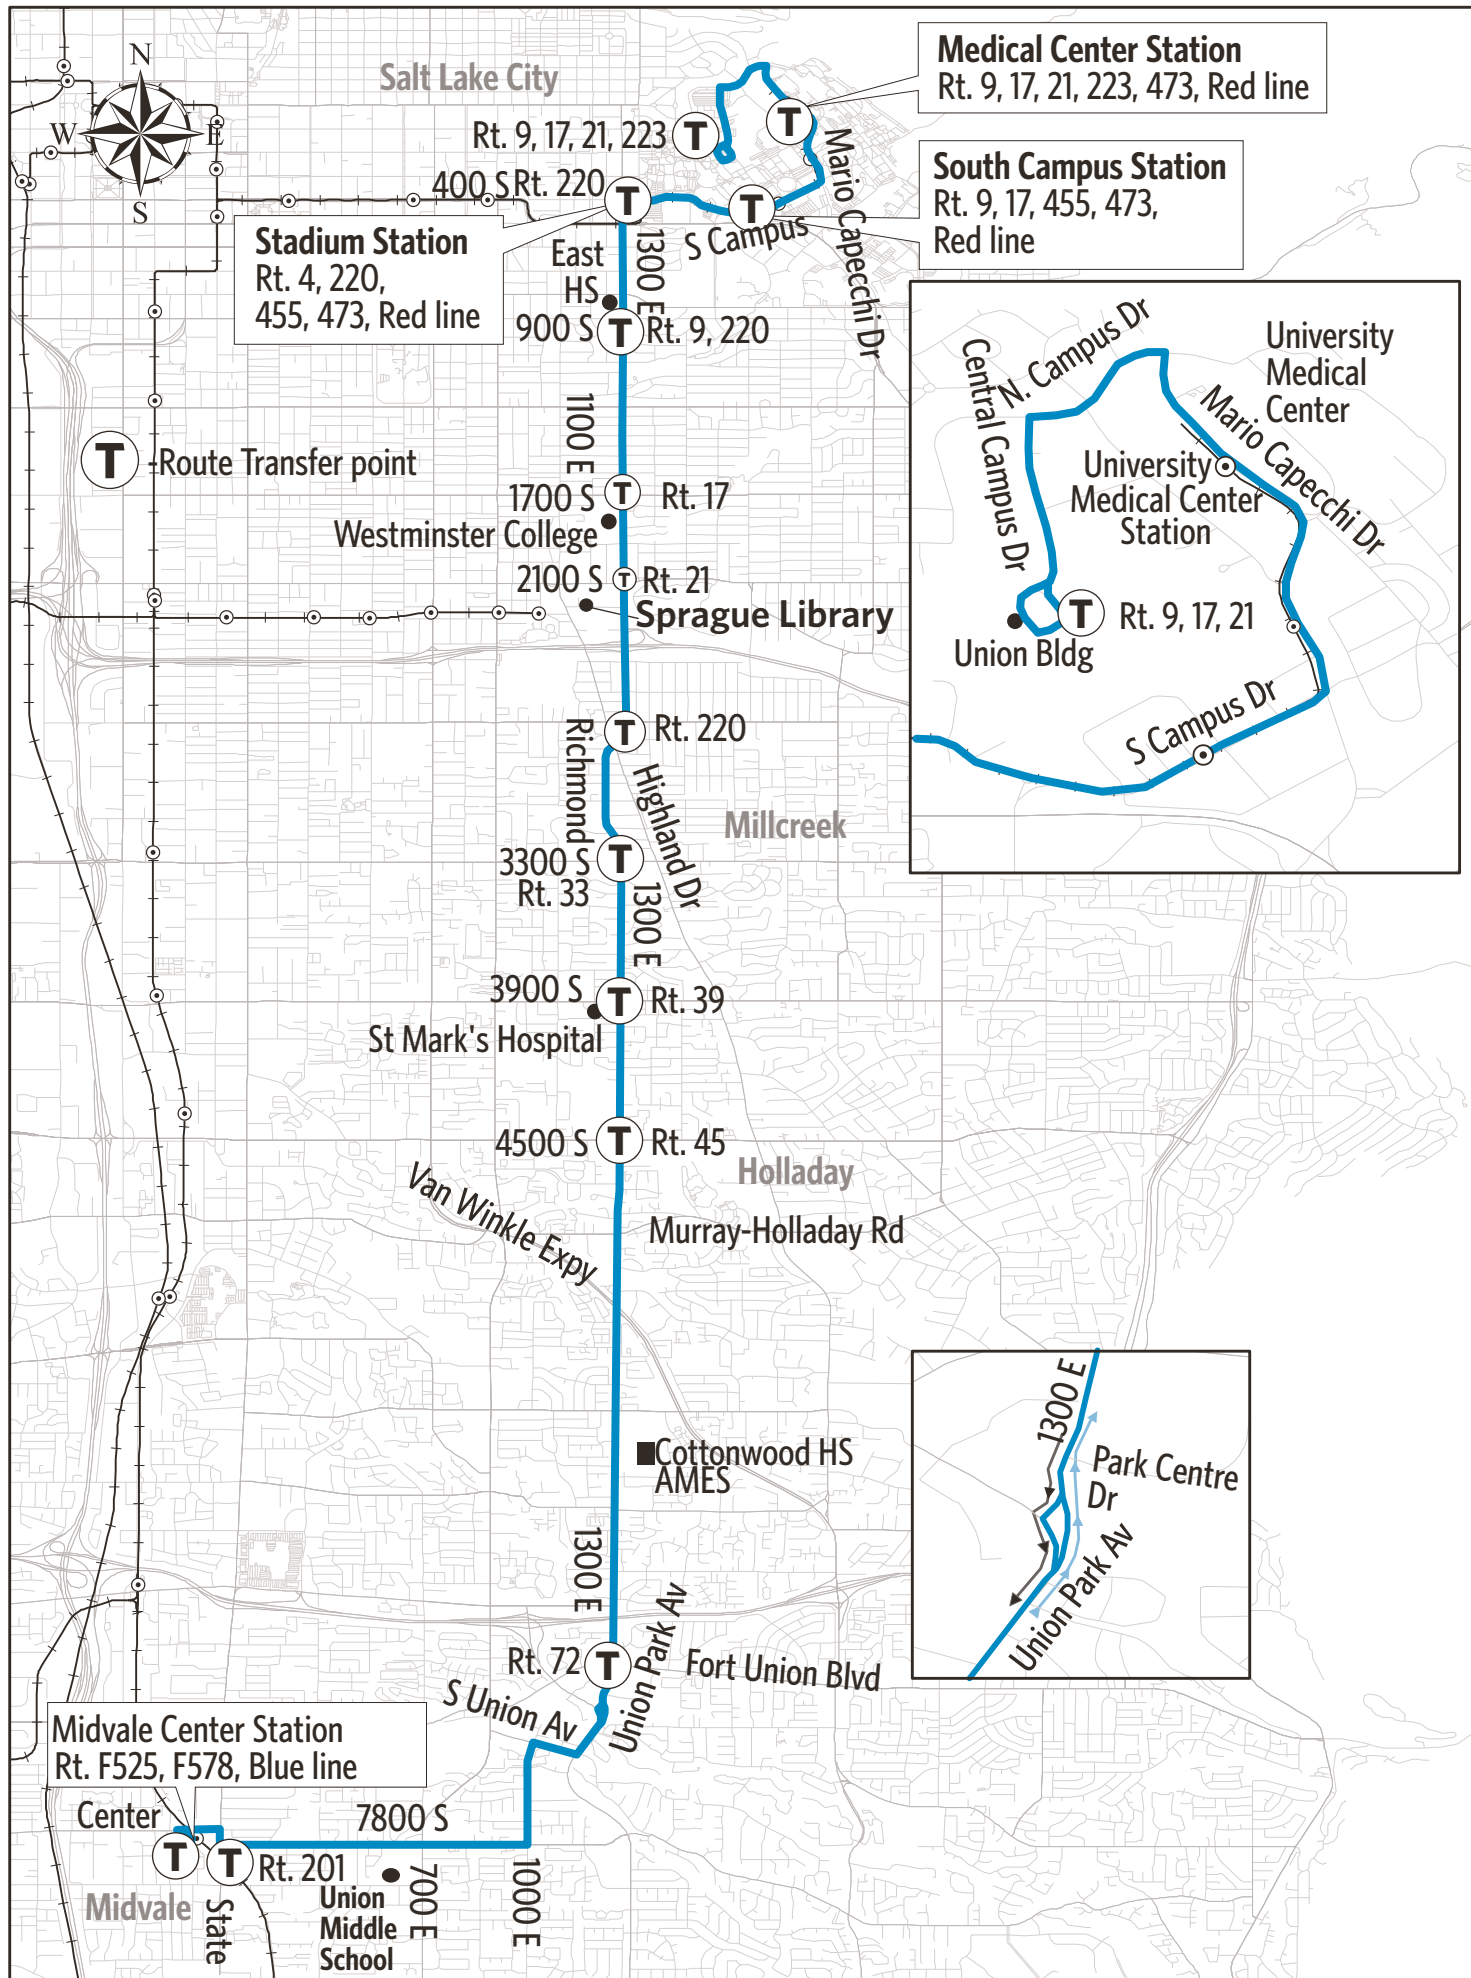

# Route 213 - 1300 East/1100 East

For Information Call 801-RIDE-UTA (801-743-3882)  
outside Salt Lake County 888-RIDE-UTA (888-743-3882)  
www.rideuta.com

### HOW TO USE THIS SCHEDULE

Determine your timepoint based on when you want to leave or when you want to arrive. Read across for your destination and down for your time and direction of travel. A route map is provided to help you relate to the timepoints shown. Weekday, Saturday & Sunday schedules differ from one another.

### LOST AND FOUND

Weber/South Davis: 801-626-1207 option 3  
Utah County: 801-227-8923  
Salt Lake County: 801-287-4664

### TRANSFERS

Upon payment of a fare, a transfer is good for travel in any direction, including return trip, for two (2) hours until the time cut. The value of a transfer towards a fare on a more expensive service is the regular cash fare.