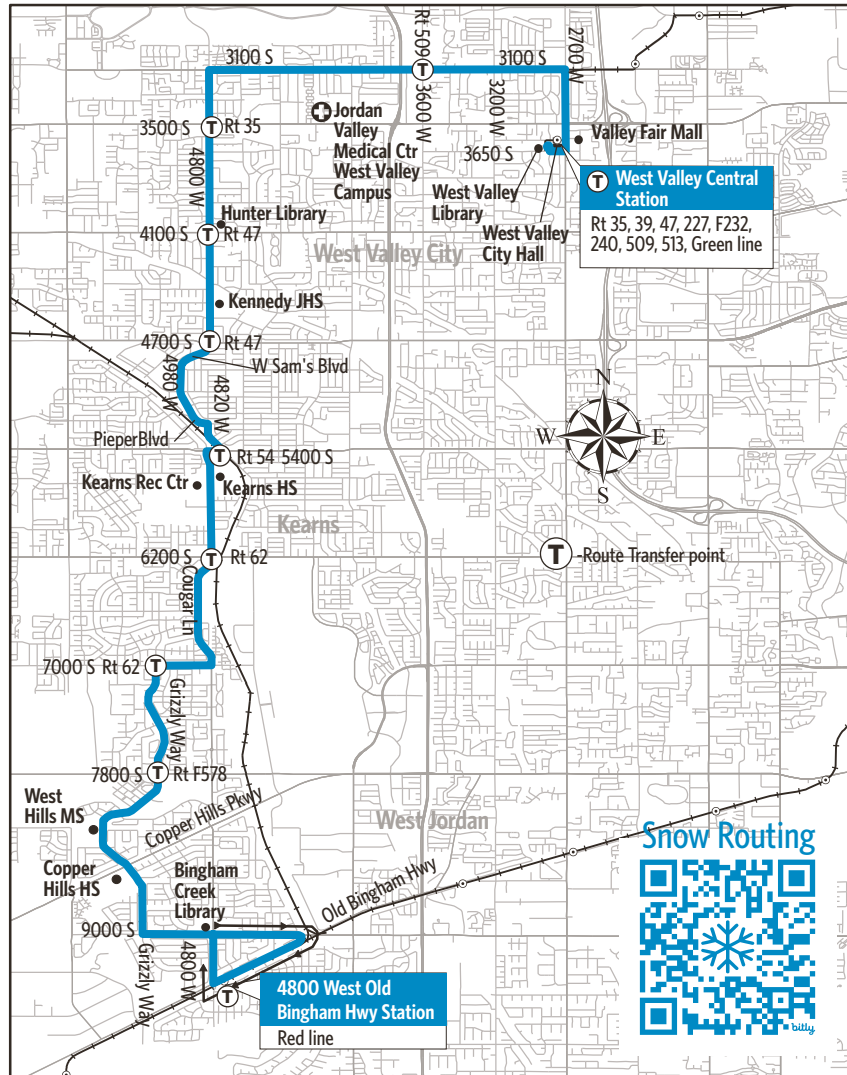

Route 248 - 4800 West

For Information Call 801-RIDE-UTA (801-743-3882)
outside Salt Lake County 888-RIDE-UTA (888-743-3882)
www.rideuta.com

248

4800 West

HOW TO USE THIS SCHEDULE

Determine your timepoint based on when you want to leave or when you want to arrive. Read across for your destination and down for your time and direction of travel. A route map is provided to help you relate to the timepoints shown. Weekday, Saturday & Sunday schedules differ from one another.

TRANSFERS

Upon payment of a fare, a transfer is good for travel in any direction, including return trip, for two (2) hours until the time cut. The value of a transfer towards a fare on a more expensive service is the regular cash fare.

To West Valley Central Station

4773 W. Old Bingham Hwy Station	New Bingham Hwy & Grizzly Way	7000 S & Cougar Ln	5400 S & Cougar Ln	4700 S & 4800 W	3500 S & 4800 W	3100 S & 3600 W	West Valley Central Station
617a	622a	628a	635a	642a	650a	657a	705a
724	729	735	740	746	752	757	805
824	829	835	840	846	852	857	905
924	929	935	940	946	952	957	1005
1025	1030	1036	1041	1047	1053	1058	1105
1125	1130	1136	1141	1147	1153	1158	1205p
1224p	1229p	1235p	1240p	1246p	1252p	1258p	105
120	125	131	138	145	151	156	205
220	225	231	238	245	251	256	305
321	326	332	338	345	352	357	405
421	426	432	438	445	452	457	505
521	526	532	538	545	552	557	605
624	629	635	640	647	653	658	705