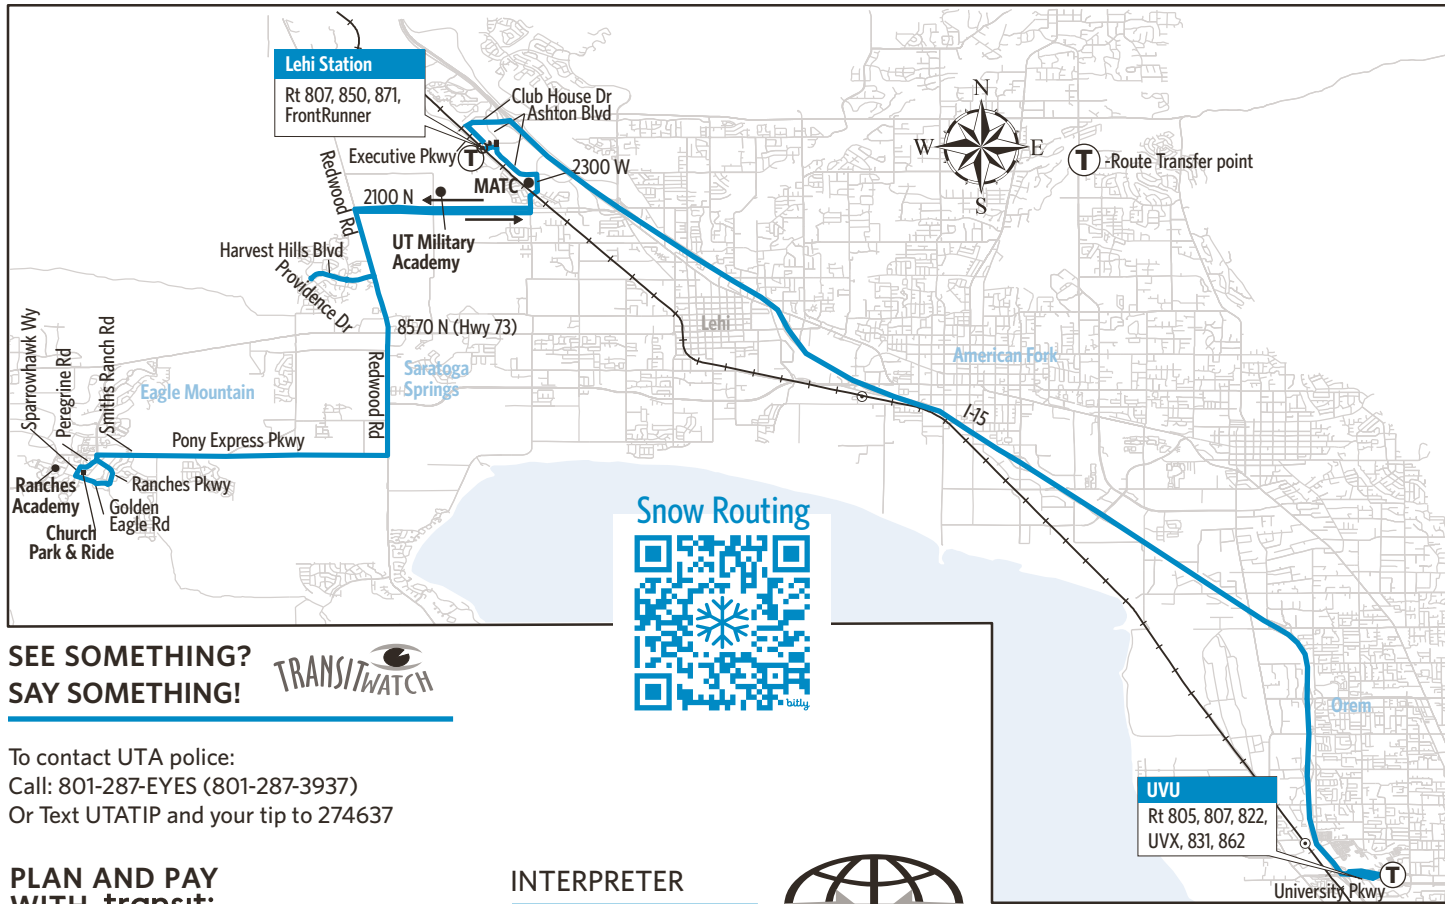

806

Eagle Mountain/Saratoga Springs/ Lehi Station/UVU

Eagle Mountain
Saratoga Springs
Lehi Station
UVU

UTA  BUS

Timepoints are approximate and may vary due to road and traffic conditions

WK  Effective
April 2025

Route 806-Eagle Mtn./Saratoga Springs/Lehi Station/UVU

SEE SOMETHING?
SAY SOMETHING!

To contact UTA police:
Call: 801-287-EYES (801-287-3937)
Or Text UTATIP and your tip to 274637

PLAN AND PAY
WITH transit®